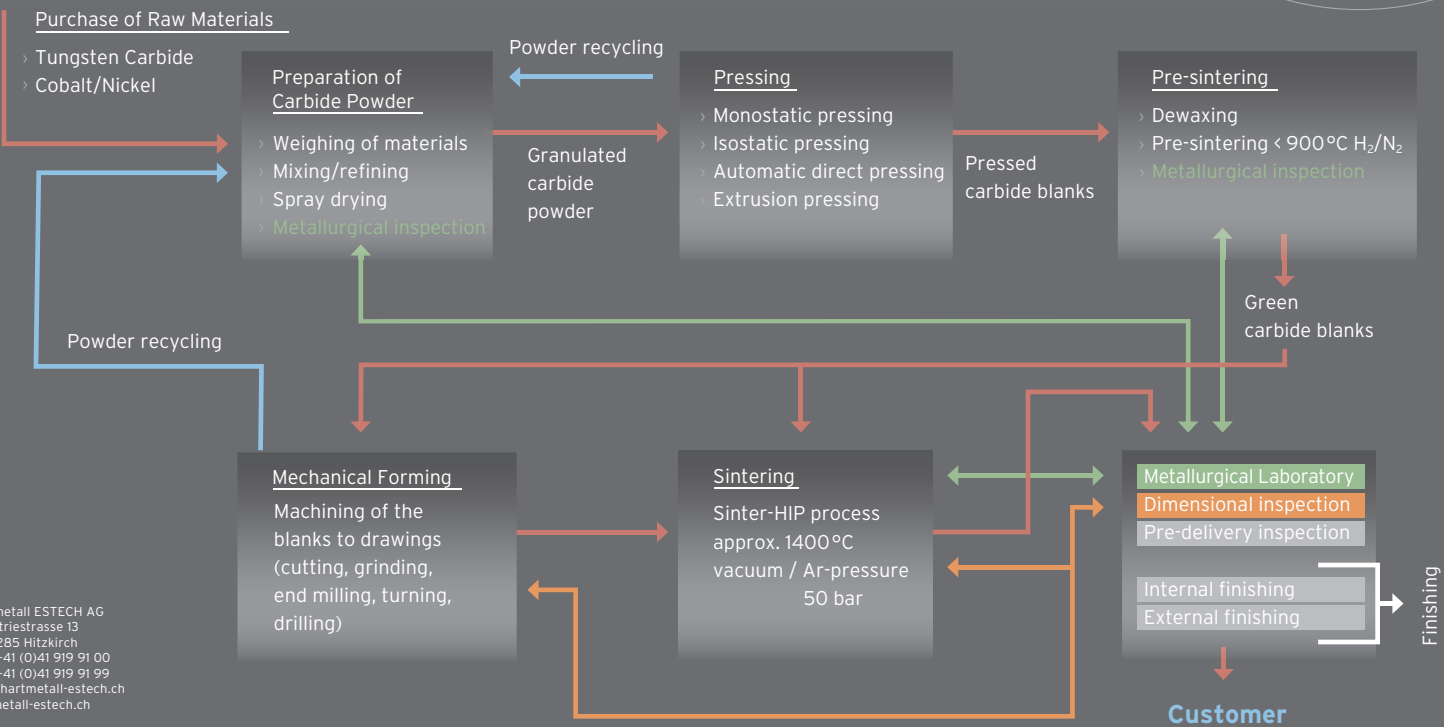

Production Process | HARTMETALL ESTECH

Hartmetall ESTECH AG
 Industriestrasse 13
 CH-6285 Hiltzkirch
 Tel. +41 (0)41 919 91 00
 Fax +41 (0)41 919 91 99
 info@hartmetall-estech.ch
 hartmetall-estech.ch

A member of the ESTECH group